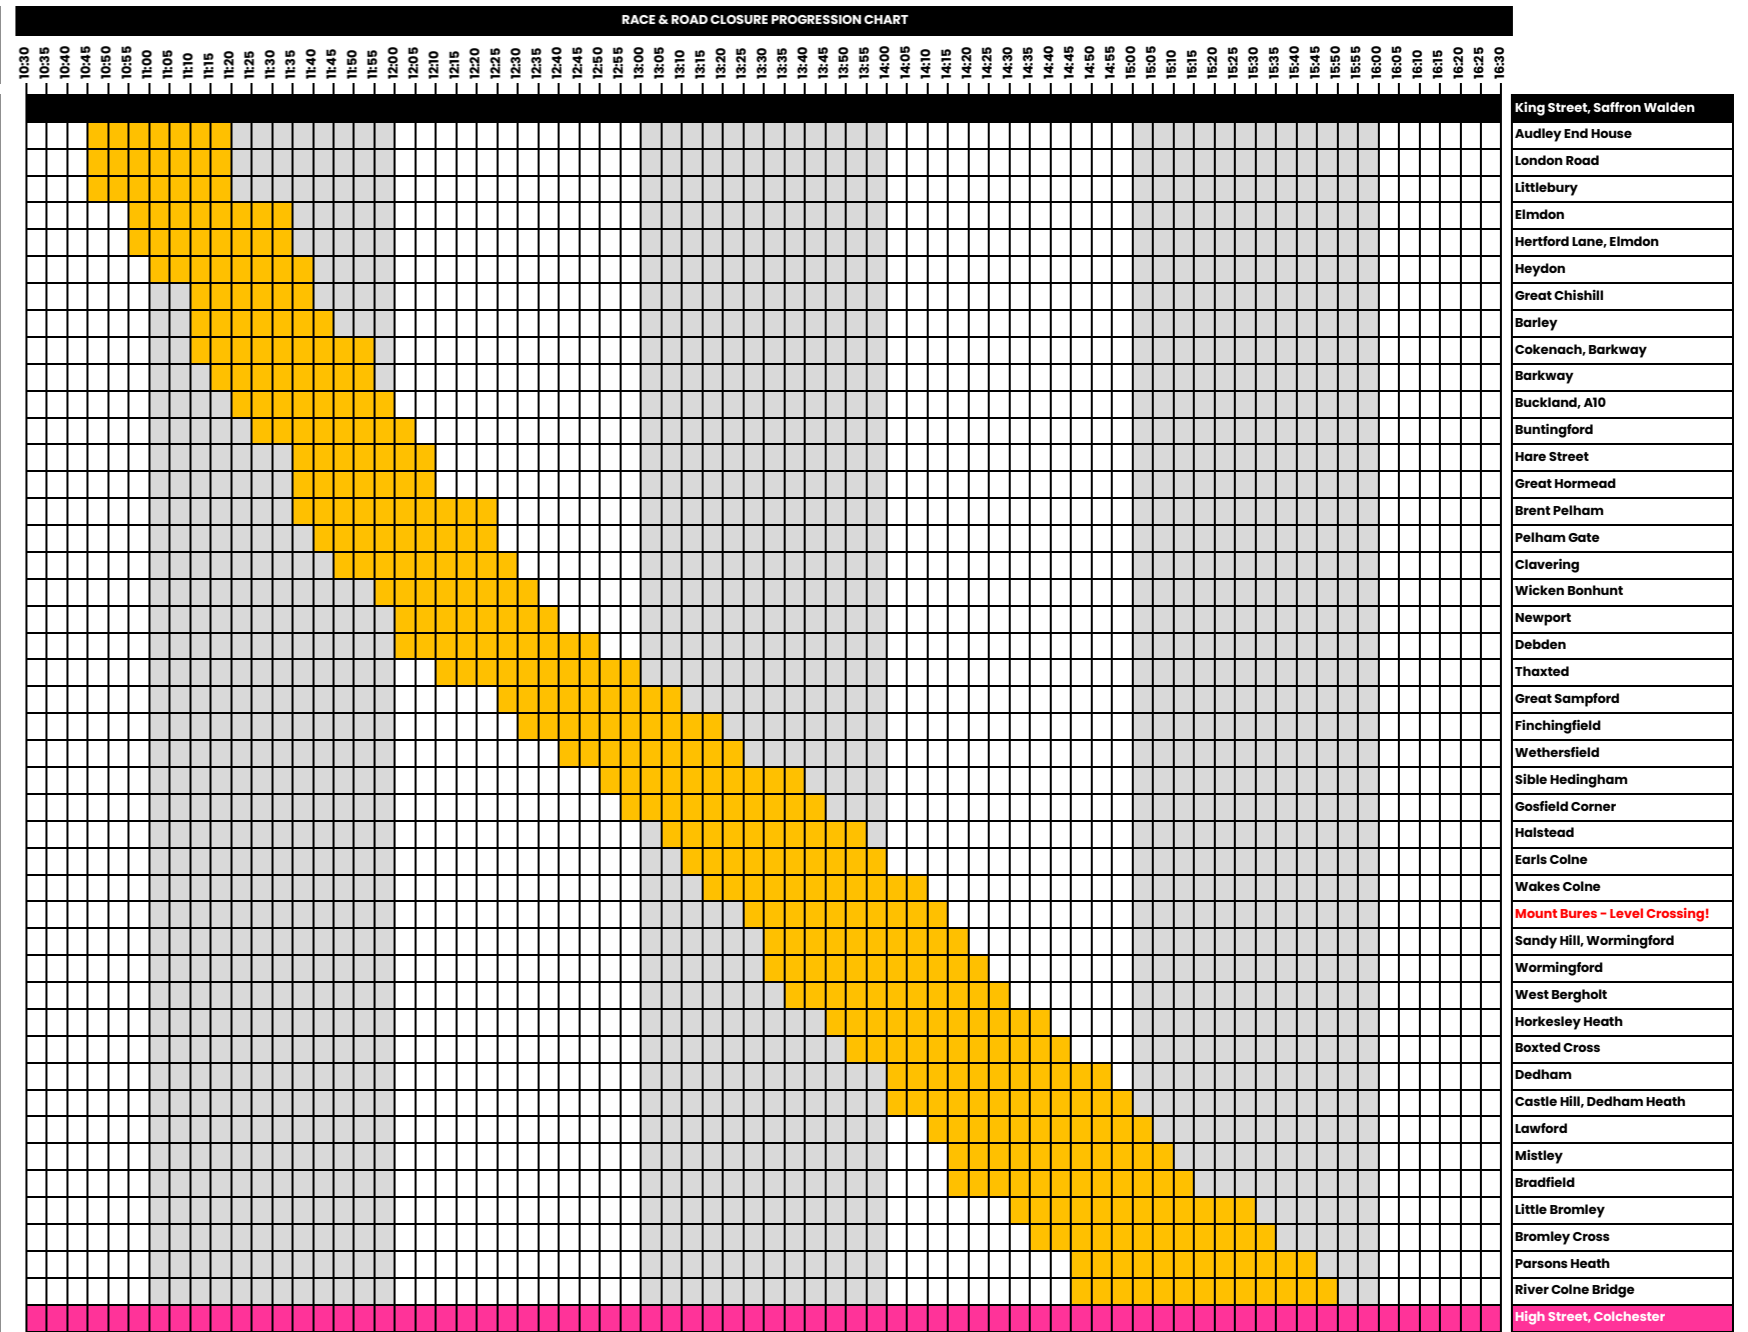

1	10:45	00:35	00:00	11:20
1	10:45	00:35	00:00	11:20
1	10:45	00:35	00:00	11:20
2	10:55	00:40	00:01	11:35
2	10:55	00:40	00:01	11:35
2	11:00	00:40	00:02	11:40
2	11:05	00:35	00:02	11:40
2	11:05	00:40	00:03	11:45
2	11:10	00:40	00:03	11:50
2	11:15	00:35	00:03	11:50
2	11:20	00:35	00:04	11:55
3	11:25	00:40	00:05	12:05
3	11:30	00:40	00:05	12:10
3	11:30	00:40	00:05	12:10
3	11:35	00:45	00:06	12:20
3	11:40	00:40	00:06	12:20
3	11:45	00:40	00:07	12:25
3	11:50	00:40	00:07	12:30
4	11:55	00:40	00:08	12:35
4	12:00	00:45	00:08	12:45
4	12:10	00:45	00:09	12:55
5	12:20	00:45	00:10	13:05
5	12:25	00:50	00:11	13:15
5	12:35	00:45	00:12	13:20
5	12:45	00:50	00:13	13:35
6	12:50	00:50	00:14	13:40
6	13:00	00:50	00:15	13:50
6	13:05	00:50	00:16	13:55
6	13:10	00:55	00:16	14:05
7	13:20	00:50	00:17	14:10
7	13:25	00:50	00:18	14:15
7	13:25	00:55	00:18	14:20
7	13:30	00:55	00:19	14:25
7	13:40	00:55	00:19	14:35
8	13:45	00:55	00:20	14:40
8	13:55	00:55	00:21	14:50
8	13:55	01:00	00:21	14:55
9	14:05	00:55	00:22	15:00
9	14:10	00:55	00:23	15:05
9	14:10	01:00	00:23	15:10
10	14:25	01:00	00:24	15:25
10	14:30	01:00	00:25	15:30
10	14:40	01:00	00:26	15:40
10	14:40	01:05	00:26	15:45

PRE-RACE	MAX.	MAX.	POST RACE
00:20	01:05	00:26	00:15

NEUTRAL	https://ridewithgps.com/routes/45423261?privacy_code=e0xU0psrq1rSQdk7hxarQBVT4c7pj1
RACE ROUTE	https://ridewithgps.com/routes/45429594?privacy_code=1QDzNDaIXEV6PSLADsgYMcFCxAgf5
FULL ROUTE	https://ridewithgps.com/routes/44847760?privacy_code=caDROJQHUFOPALDhJKWv18kn62u0

RACE DURATION		
03:58	04:11	04:25

PRE-RACE	MAX.	MAX.	POST RACE
00:20	01:05	00:26	00:15